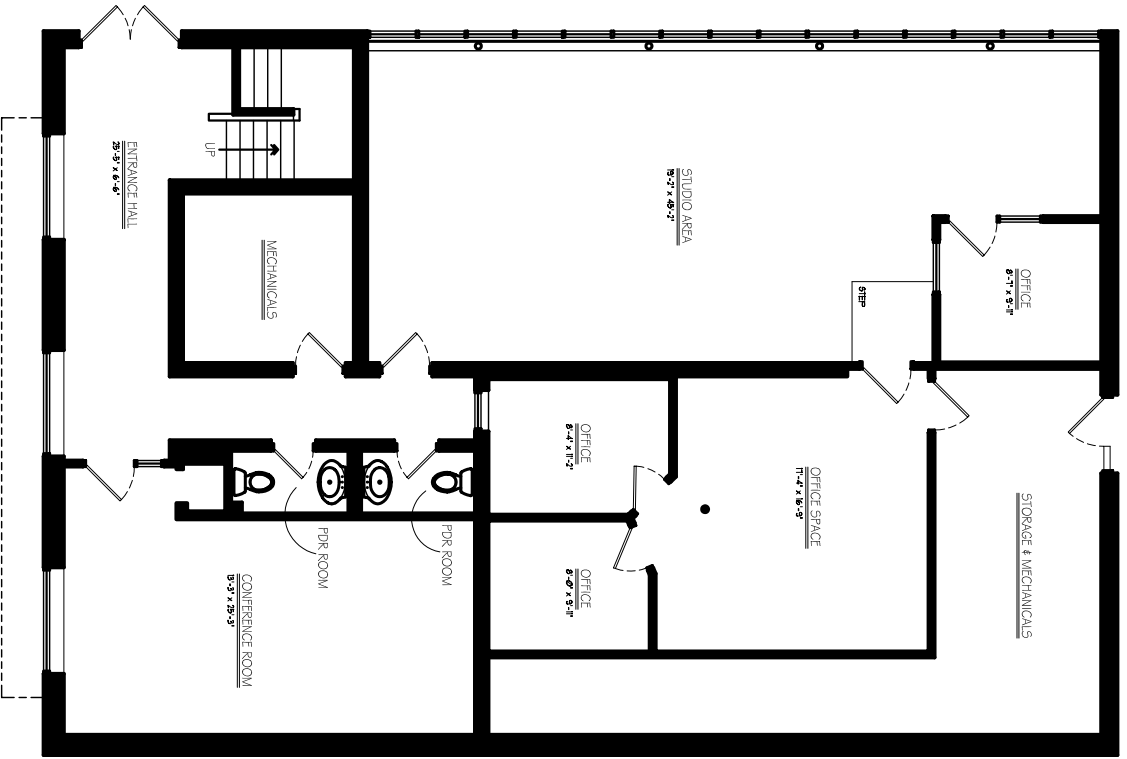

RUVIN OFFICE BUILDING
 1121 NORTH GREEN BAY AVE
 GLENDALE, WI 53129

RUVIN OFFICE BUILDING
 1121 NORTH GREEN BAY AVE
 GLENDALE, WI 53129